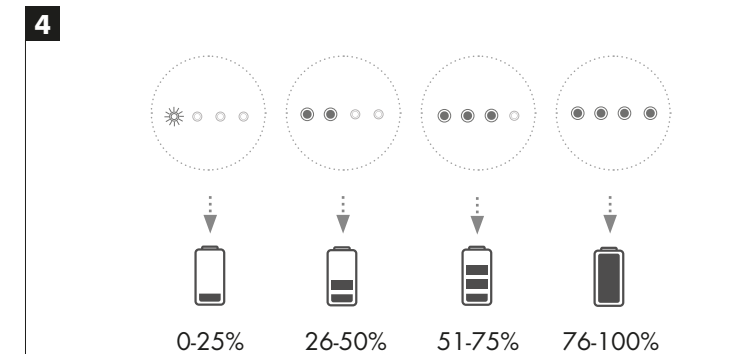

ZWILLING J.A. Henckels AG
Gruenewalder Strasse 14-22 · 42657 Solingen
Germany · www.zwilling.com

ZWILLING J.A. HENCKELS, LLC
Pleasantville, NY 10570
www.zwilling.com

8005370_01.0_24.07 © 2024 ZWILLING J.A. Henckels AG

www.zwilling.com