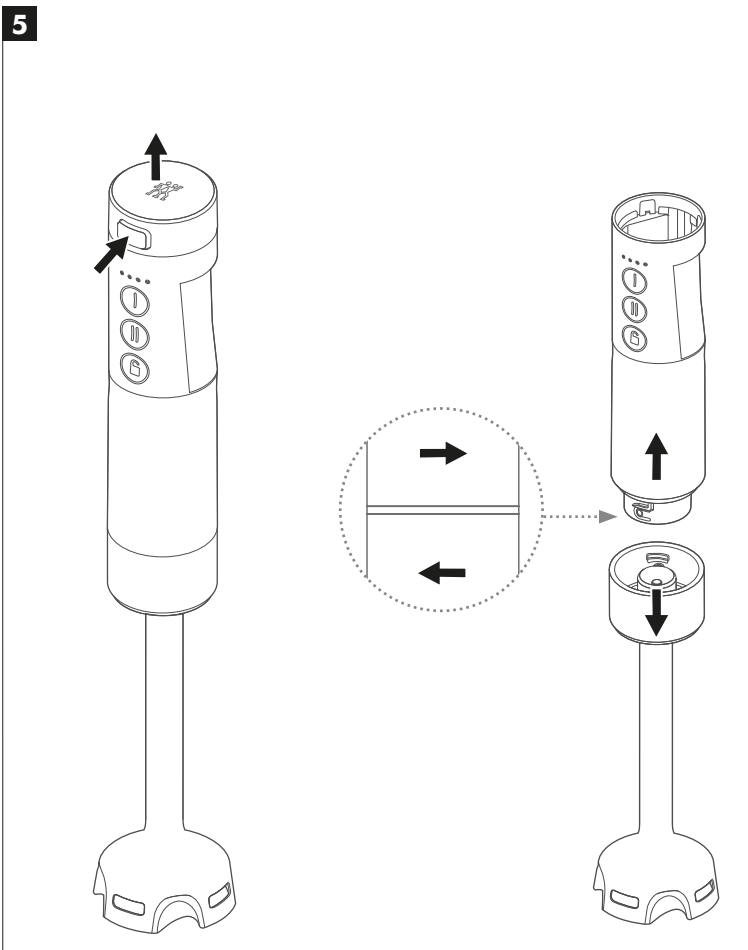

ZWILLING J.A. Henckels AG
Gruenewalder Strasse 14-22 · 42657 Solingen
Germany · www.zwilling.com

ZWILLING J.A. HENCKELS, LLC
Pleasantville, NY 10570
www.zwilling.com

8005370_01.0_24.07 © 2024 ZWILLING J.A. Henckels AG

www.zwilling.com