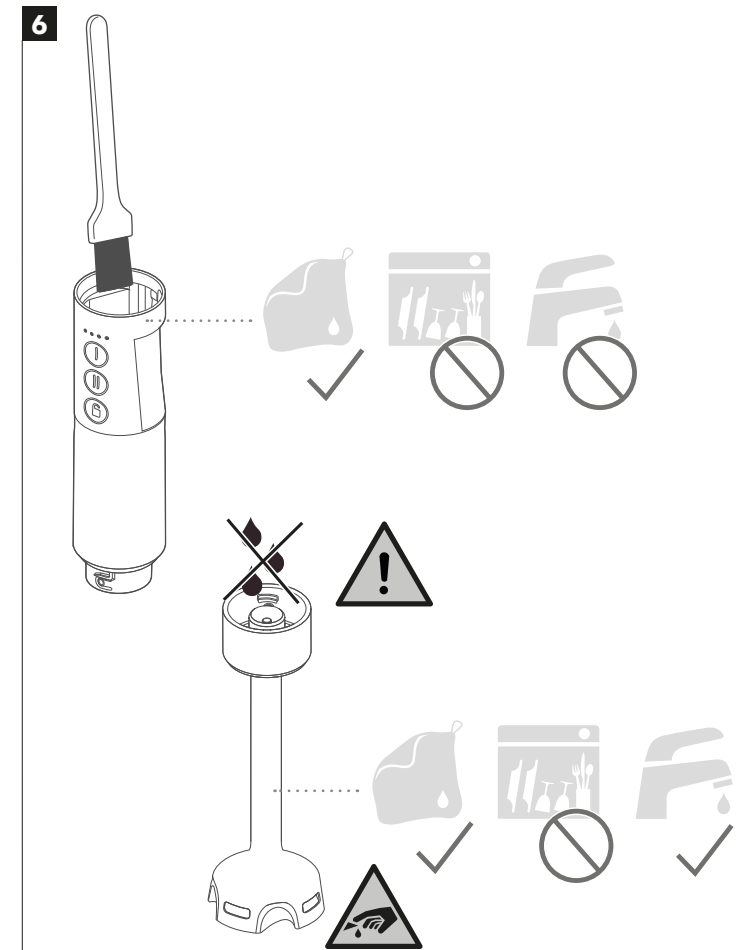

FURTHER INSTRUCTIONS

www.zwilling.com