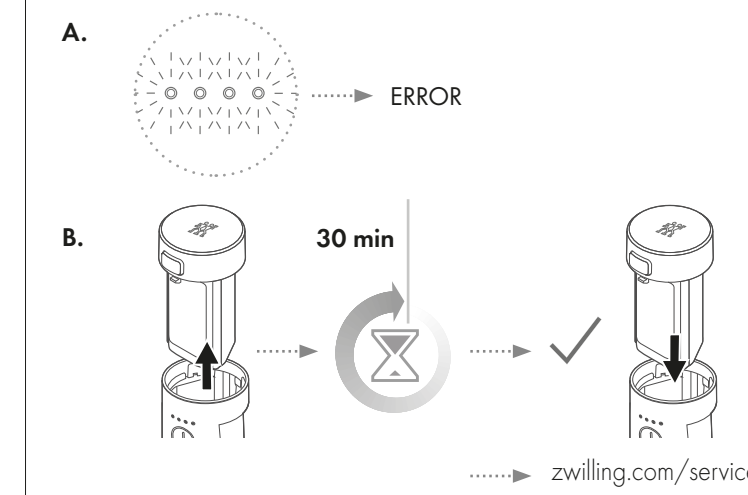

ZWILLING J.A. Henckels AG
Gruenewalder Strasse 14-22 · 42657 Solingen
Germany · www.zwilling.com

ZWILLING J.A. HENCKELS, LLC
Pleasantville, NY 10570
www.zwilling.com

8005370_01.0_24.07 © 2024 ZWILLING J.A. Henckels AG

www.zwilling.com